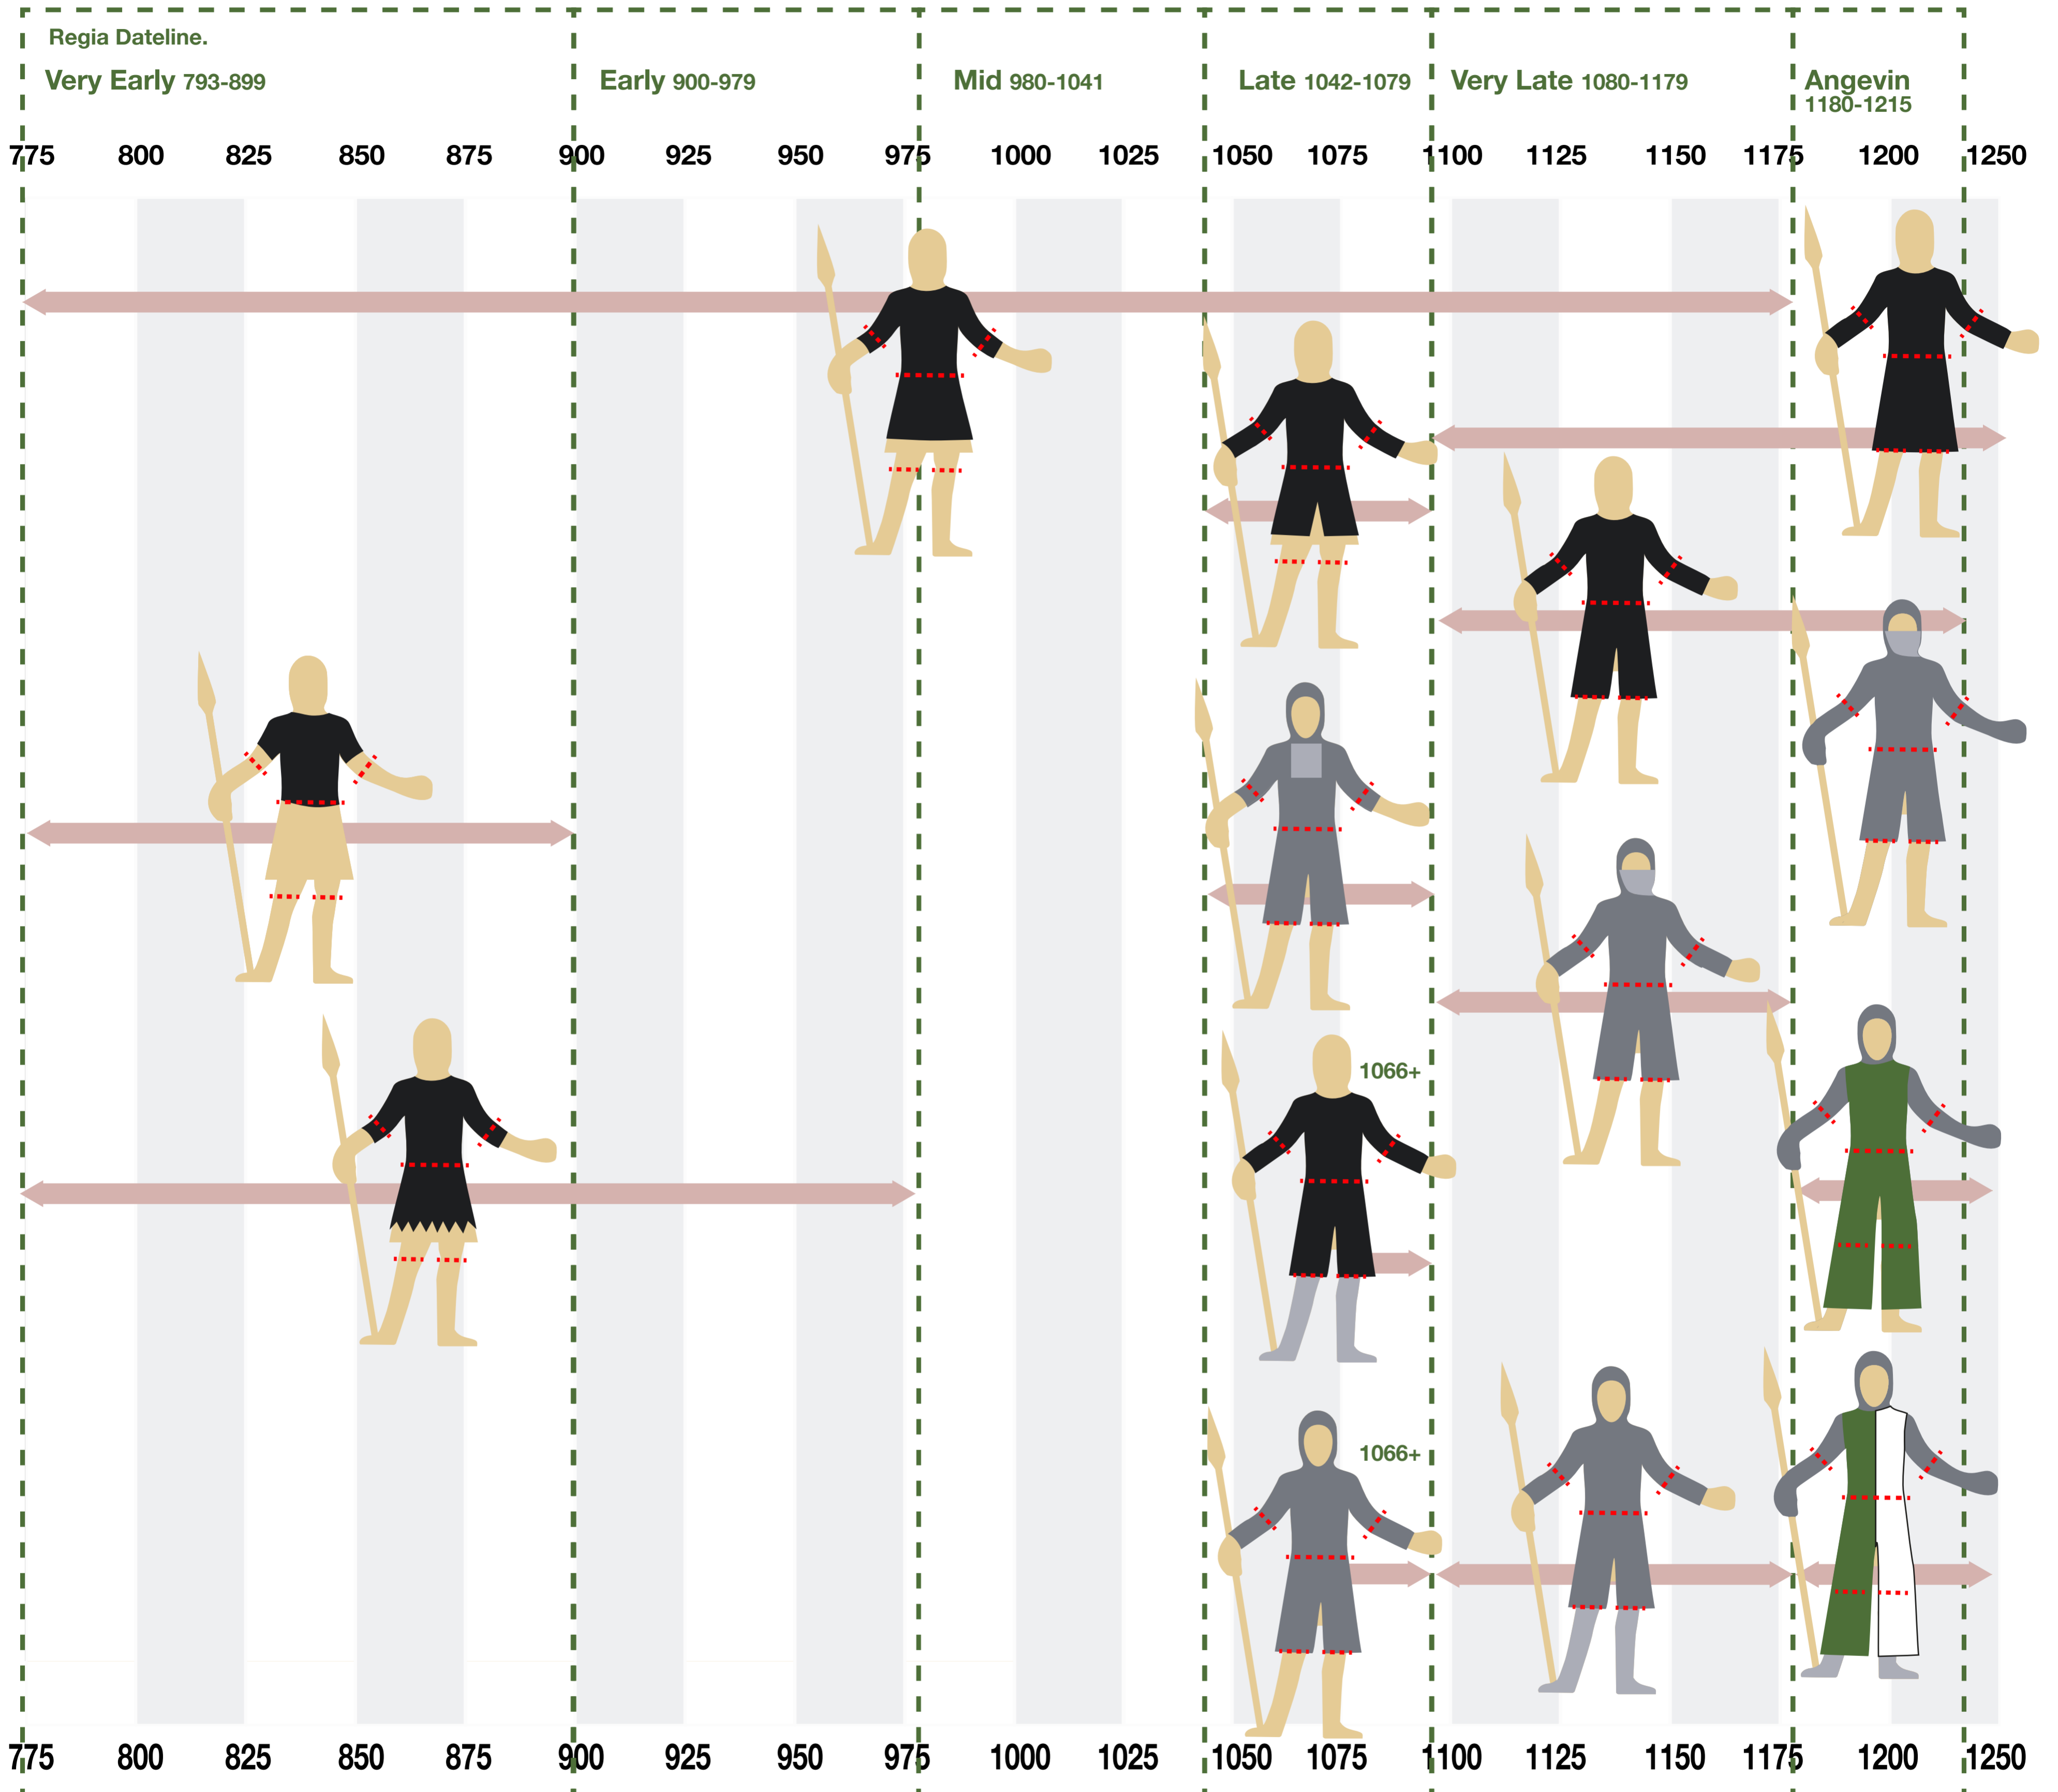

Mail by date period

- Knees, elbows and waist
- Must be riveted (see new regs)
- May be butted (see new regs)